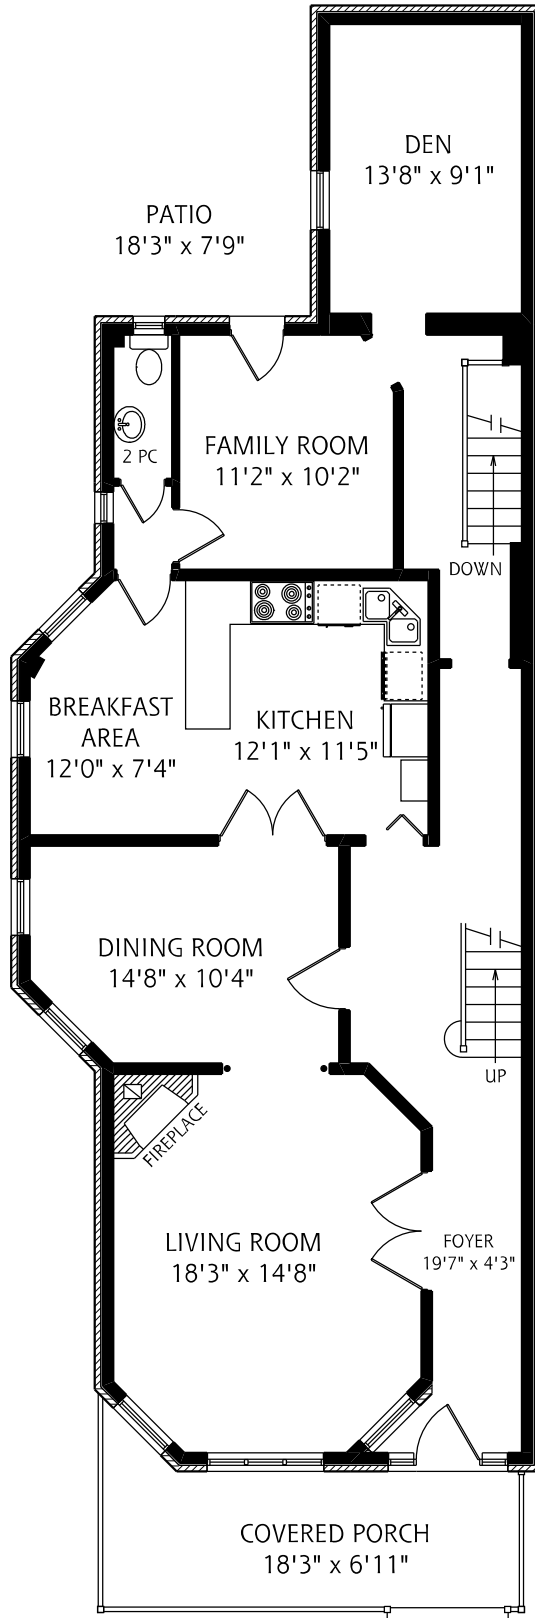

234 DOVERCOURT ROAD

LOWER
1,385 SQUARE FEET

MAIN FLOOR
1,385 SQUARE FEET

ALL MEASUREMENTS SHOULD BE CONSIDERED APPROXIMATE

234 DOVERCOURT ROAD