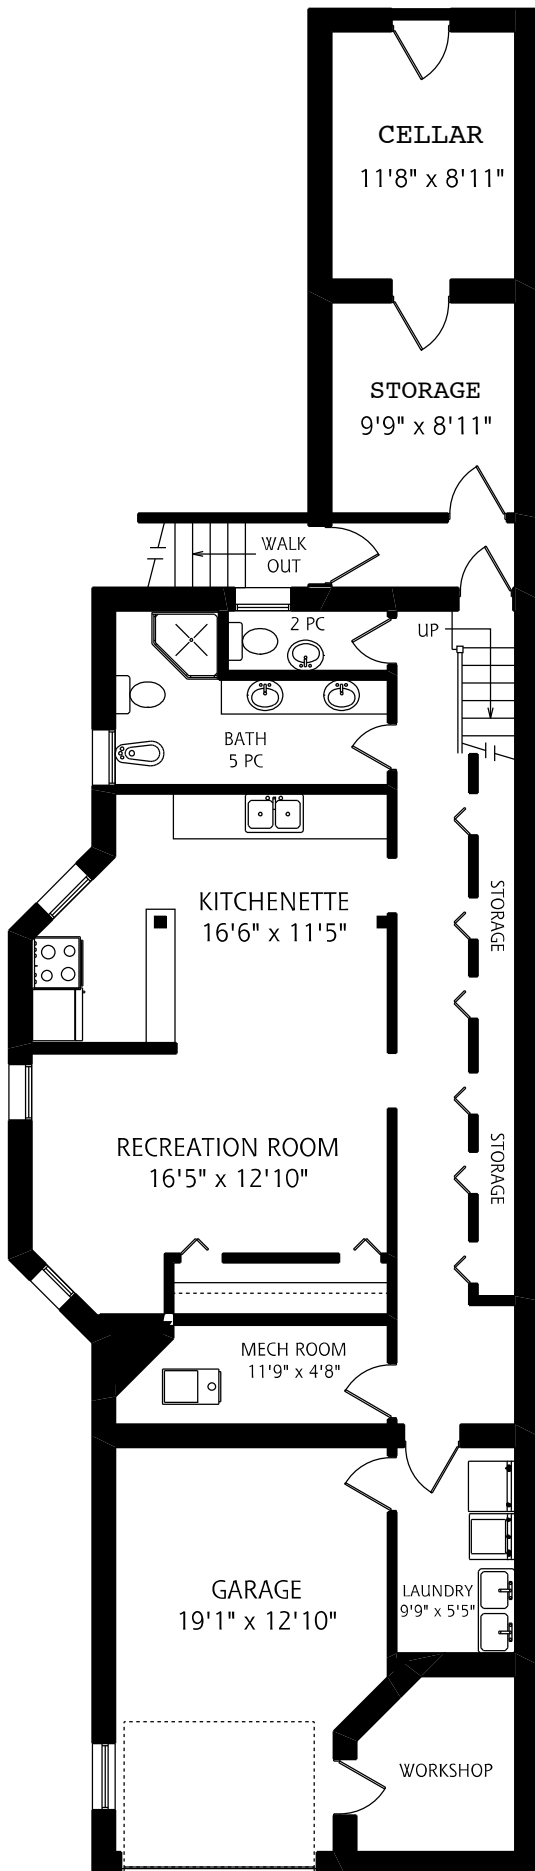

234 DOVERCOURT ROAD

LOWER
1,385 SQUARE FEET

MAIN FLOOR
1,385 SQUARE FEET

ALL MEASUREMENTS SHOULD BE CONSIDERED APPROXIMATE

234 DOVERCOURT ROAD